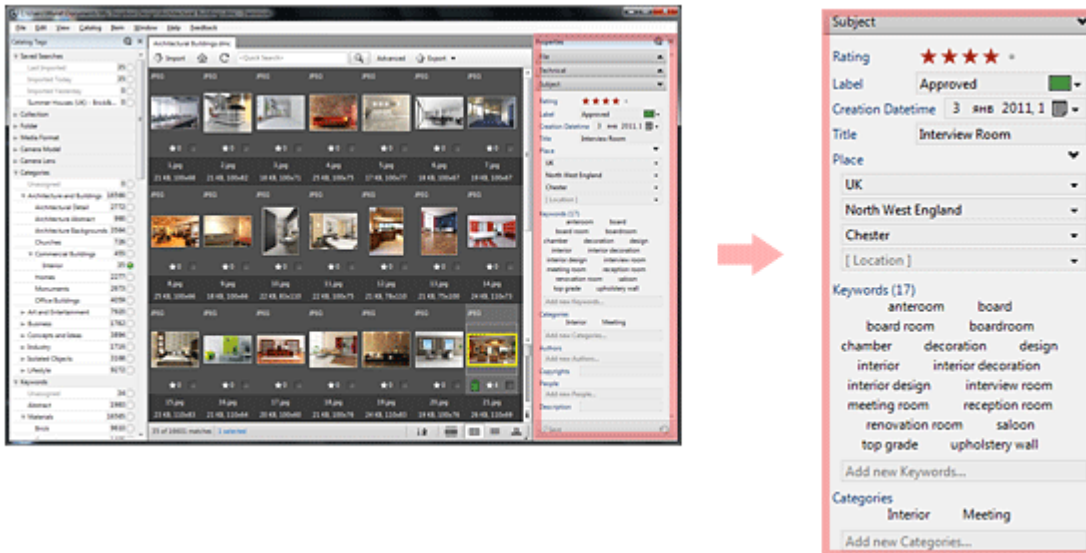

Move your mouse over a keyword on the Properties panel to see the complete hierarchical structure of the tag